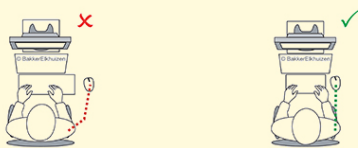

Q-board

compact desktop keyboard

 BAKKER ELKHUIZEN

Work Smart - Feel Good

Ideal for the fixed workstation

The Q-board is an ergonomic compact keyboard with a deep desktop key touch.

Thanks to its compact format the reaching distance to the mouse is shortened, preventing excessive strain.

A compact keyboard does not have a numeric pad. For this reason, the mouse can be placed closer to the keyboard. Research has shown that 90% of keyboard users seldom, if ever, use the numeric pad. Working with a compact keyboard results in greater comfort because it reduces the reaching distance to the mouse (Cook, C., et al., 1998). This puts less strain on the shoulder and forearm.

[Read more online](#)

Improved posture: Decrease reach to the mouse.

Conventional: Desktop PC key Caps.

Numeric pad: Integrated.

Practical: 10 extra multi media keys.

Ergonomic: Arrow keys are easy to find.