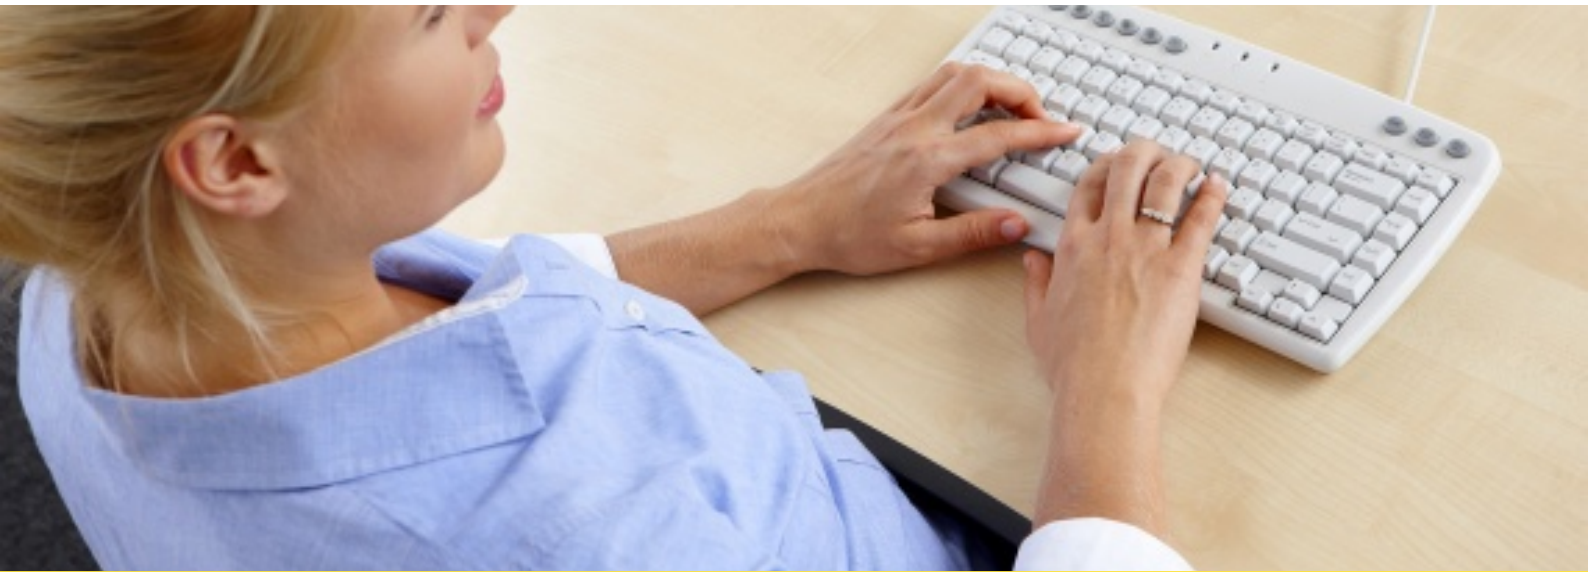

Q-board

compact desktop keyboard

 BAKKER ELKHUIZEN

Work Smart - Feel Good

Ideal for the fixed workstation

The Q-board is an ergonomic compact keyboard with a deep desktop key touch.

Thanks to its compact format the reaching distance to the mouse is shortened, preventing excessive strain.

A compact keyboard does not have a numeric pad. For this reason, the mouse can be placed closer to the keyboard. Research has shown that 90% of keyboard users seldom, if ever, use the numeric pad. Working with a compact keyboard results in greater comfort because it reduces the reaching distance to the mouse (Cook, C., et al., 1998). This puts less strain on the shoulder and forearm.

[Read more online](#)

Improved posture: Decrease reach to the mouse.

Conventional: Desktop PC key Caps.

Numeric pad: Integrated.

Practical: 10 extra multi media keys.

Ergonomic: Arrow keys are easy to find.