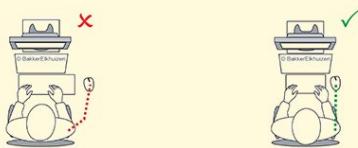

S-board 840 Design USB

compact keyboard

 BAKKER ELKHUIZEN

Work Smart - Feel Good

Lightweight, thin and compact

The S-board 840 is a compact ergonomic mini keyboard for use with laptop and desktop PCs.

This keyboard has conveniently placed navigation keys, an integrated numeric pad, a larger enter key, and two USB ports.

Research shows that 90% of keyboard users seldom, if ever, use the numeric pad. This section is removed for Compact keyboards meaning the mouse can be placed closer in. This results in greater comfort because it reduces the reaching distance to the mouse (Cook, C., et al., 1998). This puts less strain on the shoulder and forearm.

[Read more online](#)

Handy: Multimedia keys and 2 USB ports.

Optimal layout: Full size keys, extra wide space-bar and easy access arrow keys.

Numeric: Optional numeric pad available.

Ergonomic: Responsive typing feeling for touch typists.