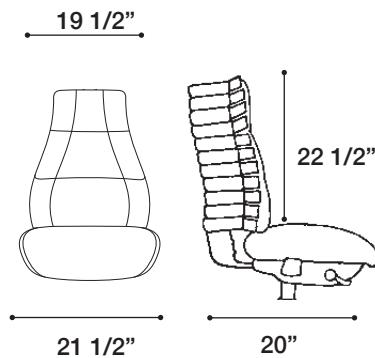

TASK 22305

A good fit for every body

For more than 35 years, RFM Seating has built a reputation for offering workplace seating that focuses on ergonomics, smart style and solid craftsmanship. Based in the Pacific Northwest, RFM Seating offers chairs made to fit the individual with one of the largest selections of options available. RFM Seating's flexibility and commitment to customer service means Verte orders ship in just 10 days.

FEATURES & BENEFITS

- » Available in Task and Executive options
- » Accommodates up to 300 lbs.
- » Meets CAL 117-2013
- » Patented back built with 11 torsion spring-loaded joints that take an exact spine impression (lock in place at the touch of a lever)
- » Verte Executive features headrest and choice of brushed aluminum or black ribs
- » Black leather standard; all models available in fabric by request
- » Dual density seat foam standard
- » Upholstered outback with black air knit fabric

Call Pacific Ergonomics

Phone: 619-546-0872

E-mail: customerservice@pacificergo.com

Website: www.pacificergo.com