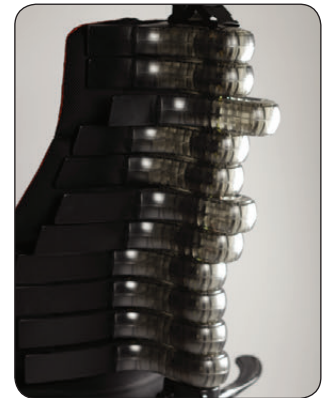

# ideal posture

Imagine settling into a chair that molds itself to your spine's unique shape. Inspired by the human vertebrae, the Verte combines ergonomics, form and function to produce the ultimate in seating posture and comfort. A decade in the making, the Verte was created by a team of engineers, designers, and ergonomists, and is truly one of a kind. Sit in it once, and you'll never settle for anything less.

The flexible dual-vertebrae support system helps improve posture

Program your ideal posture with the single touch of a lever

Now available in fabric

Accommodates up to 300 lbs.

**A:** VERTE 22011-24A  
*Black Leather (standard)*