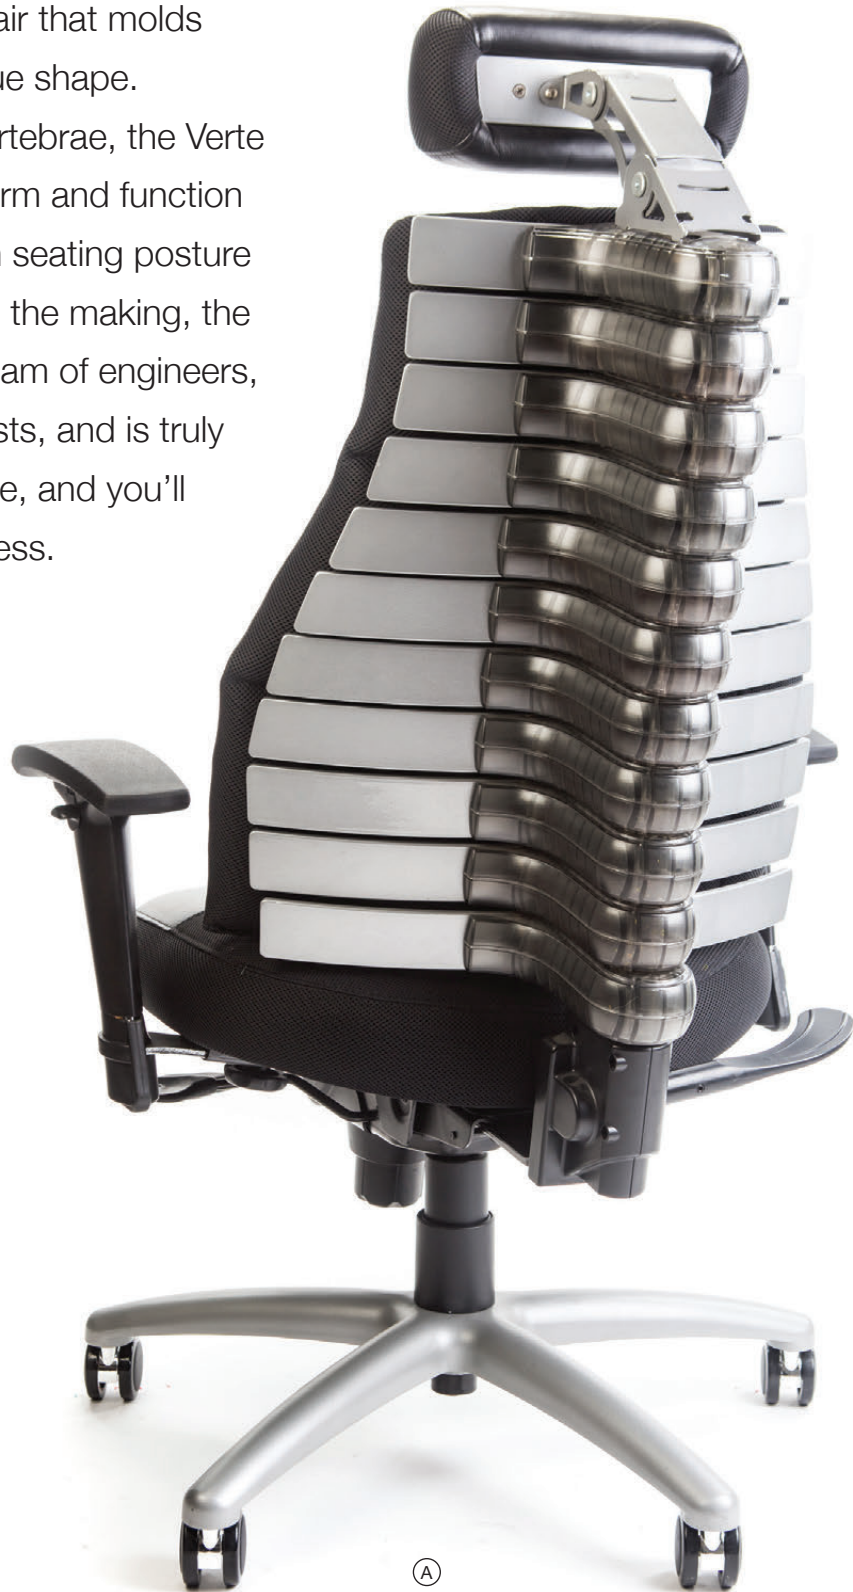

# verte

your style. your comfort. your health.

**RFM**<sup>®</sup> seating

# ideal posture

Imagine settling into a chair that molds itself to your spine's unique shape. Inspired by the human vertebrae, the Verte combines ergonomics, form and function to produce the ultimate in seating posture and comfort. A decade in the making, the Verte was created by a team of engineers, designers, and ergonomists, and is truly one of a kind. Sit in it once, and you'll never settle for anything less.

The flexible dual-vertebrae support system helps improve posture

Program your ideal posture with the single touch of a lever

Now available in fabric

Accommodates up to 300 lbs.

**A:** VERTE 22011-24A  
*Black Leather (standard)*

### FEATURES & BENEFITS

- » Available in Task and Executive options
- » Accommodates up to 300 lbs.
- » Meets CAL 117-2013
- » Patented back built with 11 torsion spring-loaded joints that take an exact spine impression (lock in place at the touch of a lever)
- » Verte Executive features headrest and choice of brushed aluminum or black ribs
- » Black leather standard; all models available in fabric by request
- » Dual density seat foam standard
- » Upholstered outback with black air knit fabric