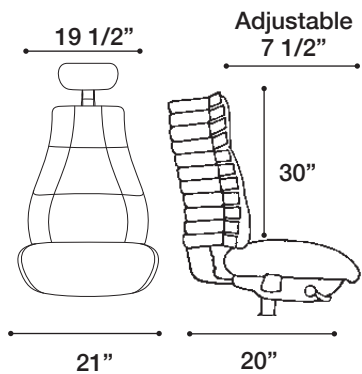

EXECUTIVE 22111