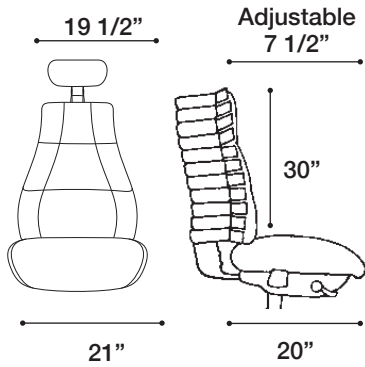

verte

EXECUTIVE 22011