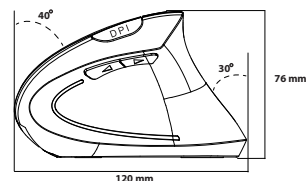

■ Ergonomic Vertical Design

The vertical design provides better support for your forearm minimizing wrist pain that can come from twisting.

■ Adjustable DPI Switch and Back/ Forward Buttons

Switch DPI easily between 1000 and 1600 and access to back/ forward navigation shortcut without driver.

Vertical Ergonomic Design

Adjustable DPI Switch

Back/Forward Buttons

Fashionable Ice Blue Illumination

Specifications:

Tracking Method	Optical Sensor
DPI Resolution	2 Levels (1000/1600)
Buttons	6 Buttons (Left & Right Click, Back & Forward, DPI Switch, Scroll Wheel)
LED Color	Blue
Hand Orientation	Right
Dimensions	3.0" x 4.7" x 2.5" (75 x 120 x 63mm)
Weight	0.3 lb. (113 g)
Cable Length	6 ft. (1.8 m)
Certificates:	FCC, CE, ROHS, IC