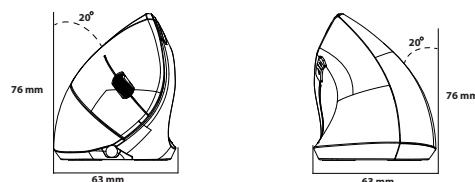

iMouse™ E1 Vertical Ergonomic Mouse

www.adesso.com

With the specially designed vertical shape, the Adesso iMouse™ E1 provides a uniquely comfortable ergonomic mouse experience. Three buttons are conveniently located on the side allowing for intuitive control and faster back and forward browsing. The switchable DPI (1000/1600) provides for two levels of control. The iMouse E1 is plug and play and requires no drivers. Simply plug into any available USB port and be ready to experience a different kind of mouse!

■ Ergonomic Vertical Design

The vertical design provides better support for your forearm minimizing wrist pain that can come from twisting.

■ Adjustable DPI Switch and Back/ Forward Buttons

Switch DPI easily between 1000 and 1600 and access to back/ forward navigation shortcut without driver.

Vertical Ergonomic Design

Adjustable DPI Switch

Back/Forward Buttons

Fashionable Ice Blue Illumination

Specifications:

Tracking Method	Optical Sensor
DPI Resolution	2 Levels (1000/1600)
Buttons	6 Buttons (Left & Right Click, Back & Forward, DPI Switch, Scroll Wheel)
LED Color	Blue
Hand Orientation	Right
Dimensions	3.0" x 4.7" x 2.5" (75 x 120 x 63mm)
Weight	0.3 lb. (113 g)
Cable Length	6 ft. (1.8 m)
Certificates:	FCC, CE, ROHS, IC