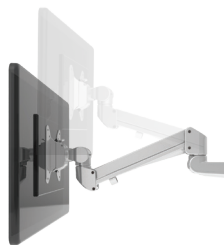

Edge2Combo

Edge2 + LTH-Edge

Edge2combo

Edge2 + LTH-Edge

esi

cable management

VESA quick release

grommet mount

desk clamp

integrated allen key storage

effortless adjustment

Product specs

The Edge2combo allows your laptop to function as a second display while maintaining convenient access to dismount and relocate

- Finger touch dynamic height adjustment
- Recommended for worksurfaces 36.0" deep or less
- 10.3" laptop tray width
- 12.0"–18.3" laptop tray adjustable depth
- Laptop tray can accommodate laptop alone or laptop with docking station
- 12.0" height adjustment range
 - 7.0"–19.0" (low/high)
- 23.5" arm extension
- 4.0" arm retraction
- $\pm 90^\circ$ monitor tilt
- $\pm 90^\circ$ VESA rotation
- 6.5lb.–17.6lb. weight capacity (monitor supporting arm)
- 1.1lb.–12.2lb. weight capacity (laptop supporting arm)
- VESA 75mm/100mm quick release
- 180° lock-out feature
- Desk clamp and grommet mount included
- 32.0" max. monitor width
*Bezel measured left to right.
Max. width is contingent on weight capacity.*
- Warranty: 15 yr.