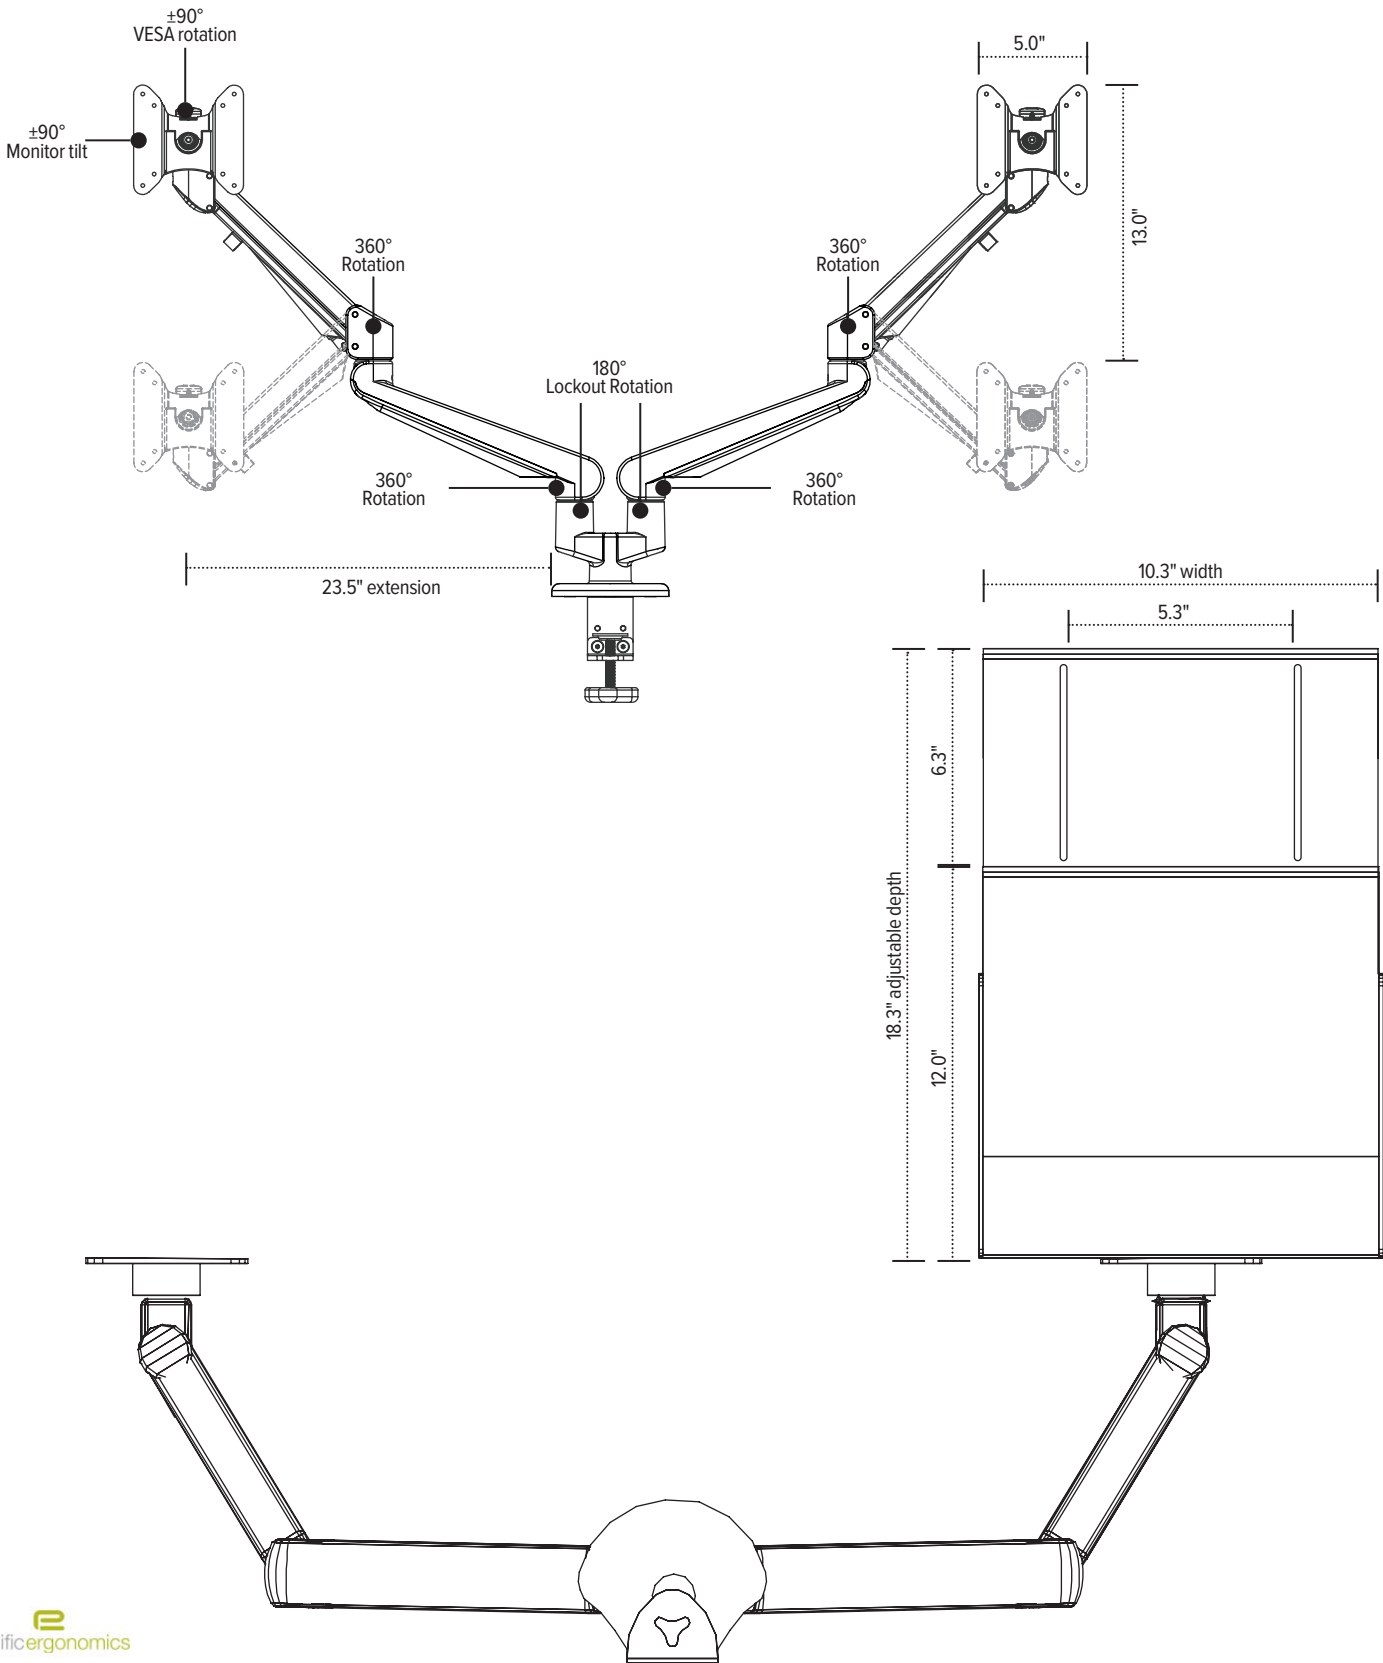

desk clamp

integrated allen key storage

effortless adjustment

Product specs

The Edge2combo allows your laptop to function as a second display while maintaining convenient access to dismount and relocate

- Finger touch dynamic height adjustment
- Recommended for worksurfaces 36.0" deep or less
- 10.3" laptop tray width
- 12.0"–18.3" laptop tray adjustable depth
- Laptop tray can accommodate laptop alone or laptop with docking station
- 12.0" height adjustment range
 - 7.0"–19.0" (low/high)
- 23.5" arm extension
- 4.0" arm retraction
- $\pm 90^\circ$ monitor tilt
- $\pm 90^\circ$ VESA rotation
- 6.5lb.–17.6lb. weight capacity (monitor supporting arm)
- 1.1lb.–12.2lb. weight capacity (laptop supporting arm)
- VESA 75mm/100mm quick release
- 180° lock-out feature
- Desk clamp and grommet mount included
- 32.0" max. monitor width
*Bezel measured left to right.
Max. width is contingent on weight capacity.*
- Warranty: 15 yr.

Model

EDGE2-COMBO-SLV

Edge2combo

Edge2 + LTH-Edge

esi

 pacificergonomics

Call Pacific Ergonomics

Phone: 619-546-0872