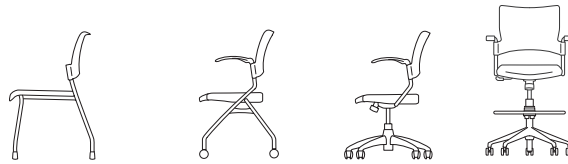

Specifications

Model	94F 4-Leg Multipurpose Chair	94X Nester Chair	94T Light Task Chair	94B S1 Task Stool
Overall Width Armless	21.125	24	26	26
Overall Width with Arms	25.75	25.75	26	26
Overall Depth	22	25.25	26	26
Overall Height	33.5	33.5	32.25-37.25	35.25
Seat Width	18.25	18.25	18.25	20.5
Seat Depth	17	17.25	17.25	18
Seat Height	18 (p) 19 (us/up)	18.5 (p) 19.5 (us/up)	17-22	20.625-27
Back Width	19.125	19.125	19.125	19.125
Back Height	17	17	17	17
Weight Armless	13.5 lb	21.5 lb	27 lb	31 lb
Weight with Arms	14.5 lb	22.5 lb	28 lb	32 lb
COM	0.75 yd (us) 1 yd (up)	0.75 yd (us) 1 yd (up)	0.75 yd (us) 1 yd (up)	0.75 yd (us) 1 yd (up)
Maximum Cart Stacking	5 (non-upholstered) 5 (upholstered)			
Maximum Floor Stacking	5 (non-upholstered) 5 (upholstered)	3 (non-upholstered) 3 (upholstered)		
Weight Capacity Warranty	250 lb	250 lb	250 lb	250 lb