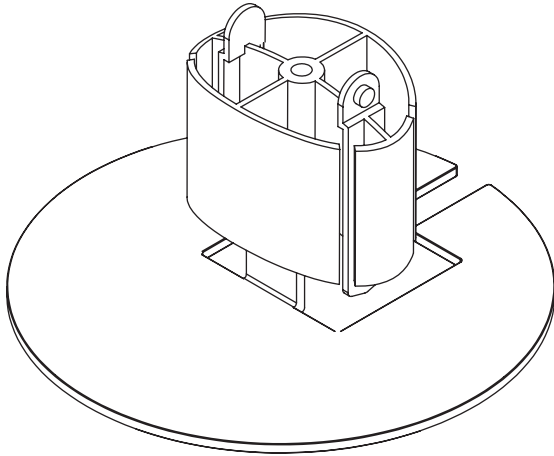

Conceal
Cable management spine

Product specs

- Expands and retracts to keep cables organized under a height adjustable table base
- 53.5" total height
- 23 links
- Links are detachable
- Weighted bottom
- Attaches to bottom of worksurface
- Warranty: 15 yr.

Model

- CONCEAL-GRY
- CONCEAL-BLK
- CONCEAL-WHT

Conceal

Cable management spine

Conceal base

Base aerial view

Base profile view

Conceal link

Link aerial view

Link profile view

Conceal worksurface mounting clip

mounting clip bottom view

mounting clip profile view

Call Pacific Ergonomics

619-546-0872

www.pacificergo.com