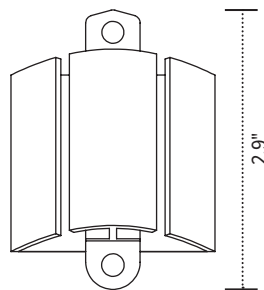

Conceal
Cable management spine

Product specs

- Expands and retracts to keep cables organized under a height adjustable table base
- 53.5" total height
- 23 links
- Links are detachable
- Weighted bottom
- Attaches to bottom of worksurface
- Warranty: 15 yr.

Model

- CONCEAL-GRY
- CONCEAL-BLK
- CONCEAL-WHT

Conceal

Cable management spine

Conceal base

Base aerial view

Base profile view

Conceal link

Link aerial view

Link profile view

Conceal worksurface mounting clip

mounting clip bottom view

mounting clip profile view

Call Pacific Ergonomics

619-546-0872

www.pacificergo.com