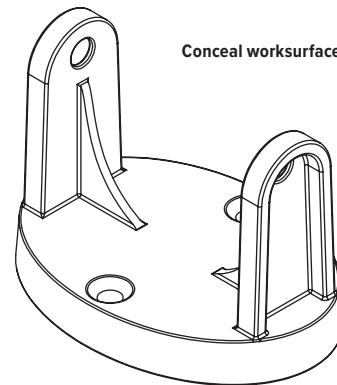

Conceal
Cable management spine

Product specs

- Expands and retracts to keep cables organized under a height adjustable table base
- 53.5" total height
- 23 links
- Links are detachable
- Weighted bottom
- Attaches to bottom of worksurface
- Warranty: 15 yr.

Model

- CONCEAL-GRY
- CONCEAL-BLK
- CONCEAL-WHT

Conceal

Cable management spine

Conceal base

Base aerial view

Base profile view

Conceal link

Link aerial view

Link profile view

Conceal worksurface mounting clip

mounting clip bottom view

mounting clip profile view

Call Pacific Ergonomics

619-546-0872

www.pacificergo.com