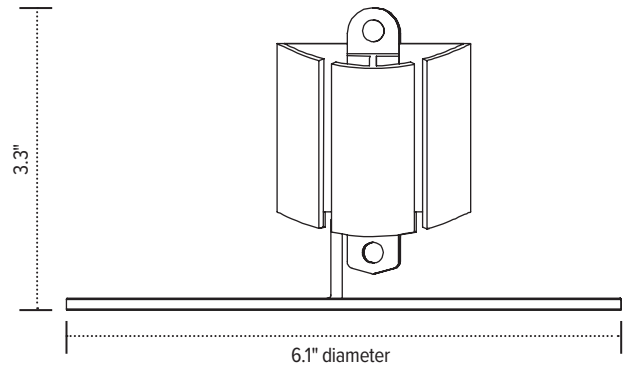

Conceal
Cable management spine

Product specs

- Expands and retracts to keep cables organized under a height adjustable table base
- 53.5" total height
- 23 links
- Links are detachable
- Weighted bottom
- Attaches to bottom of worksurface
- Warranty: 15 yr.

Model

- CONCEAL-GRY
- CONCEAL-BLK
- CONCEAL-WHT

Conceal

Cable management spine

Conceal base

Base aerial view

Base profile view

Conceal link

Link aerial view

Link profile view

Conceal worksurface mounting clip

mounting clip bottom view

mounting clip profile view

Call Pacific Ergonomics

619-546-0872

www.pacificergo.com