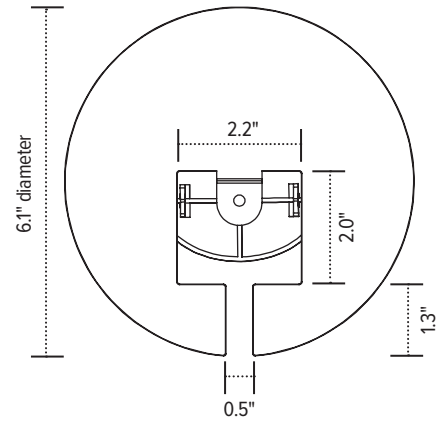

Conceal
Cable management spine

Product specs

- Expands and retracts to keep cables organized under a height adjustable table base
- 53.5" total height
- 23 links
- Links are detachable
- Weighted bottom
- Attaches to bottom of worksurface
- Warranty: 15 yr.

Model

- CONCEAL-GRY
- CONCEAL-BLK
- CONCEAL-WHT

Conceal

Cable management spine

Conceal base

Base aerial view

Base profile view

Conceal link

Link aerial view

Link profile view

Conceal worksurface mounting clip

mounting clip bottom view

mounting clip profile view

Call Pacific Ergonomics

619-546-0872

www.pacificergo.com