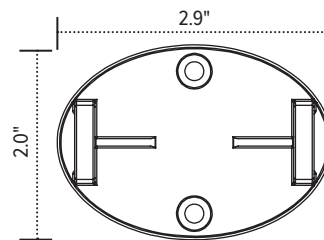

Conceal
Cable management spine

Product specs

- Expands and retracts to keep cables organized under a height adjustable table base
- 53.5" total height
- 23 links
- Links are detachable
- Weighted bottom
- Attaches to bottom of worksurface
- Warranty: 15 yr.

Link aerial view

Link profile view

Conceal worksurface mounting clip

mounting clip bottom view

mounting clip profile view

Call Pacific Ergonomics

619-546-0872

www.pacificergo.com