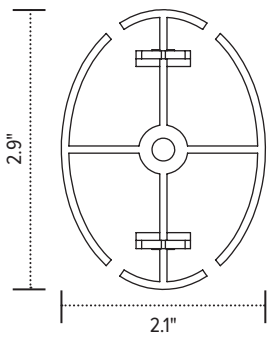

Conceal
Cable management spine

Product specs

- Expands and retracts to keep cables organized under a height adjustable table base
- 53.5" total height
- 23 links
- Links are detachable
- Weighted bottom
- Attaches to bottom of worksurface
- Warranty: 15 yr.

Model

- CONCEAL-GRY
- CONCEAL-BLK
- CONCEAL-WHT

Conceal

Cable management spine

Conceal base

Base aerial view

Base profile view

Conceal link

Link aerial view

Link profile view

Conceal worksurface mounting clip

mounting clip bottom view

mounting clip profile view

Call Pacific Ergonomics

619-546-0872

www.pacificergo.com