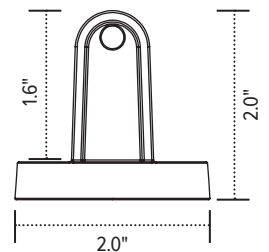

Conceal
Cable management spine

Product specs

- Expands and retracts to keep cables organized under a height adjustable table base
- 53.5" total height
- 23 links
- Links are detachable
- Weighted bottom
- Attaches to bottom of worksurface
- Warranty: 15 yr.

Model

- CONCEAL-GRY
- CONCEAL-BLK
- CONCEAL-WHT

Conceal

Cable management spine

Conceal base

Base aerial view

Base profile view

Conceal link

Link aerial view

Link profile view

Conceal worksurface mounting clip

mounting clip bottom view

mounting clip profile view

Call Pacific Ergonomics

619-546-0872

www.pacificergo.com