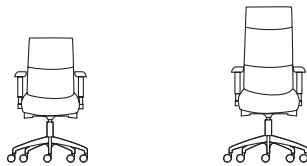

Features

- Sleek European styling
- Soft, plush foam back
- Perimeter foam for a tailored profile
- Jorge Pensi design
- Double-stitched detailing
- Silver metallic option
- Waterfall seat
- Lifetime warranty
- 300 lb. weight capacity
- All options and 1,000s of textiles ship in 2, 5 or 10 days

Options

Back Style	Mechanism
• Midback • Highback	• Swivel Tilt • Knee Tilt • Enhanced Synchro • Seat Depth Adjustment (Synchro mechanism only)
Base	Arm
• Black • Silver Metallic • Polished Aluminum • Brushed Aluminum	• Armless • Fixed Loop (Black or Silver) • Fully Adjustable (6-Way) (Black)
Headrest	
• Matches chair textile	

Specifications

MODEL	6422 Midback	6423 Highback
Overall Width Armless	19	19
Overall Width with Arms	26.75	26.75
Overall Depth	26.3	26.3
Overall Height	43.125	46.125
Seat Width	19	19
Seat Depth	19	19
Seat Height	(T/K) 17.625-20.625 (Y) 19-22	(T/K) 17.5-20.5 (Y) 19-22
Back Width	18.25	18.25
Back Height	23.75	26.75
Weight Armless	42 lb	44 lb
Weight with Arms	50 lb	52 lb
COM	1.75 yd	2 yd
COL	27 sq ft	30 sq ft
Weight Capacity Warranty	300 lb	300 lb

Dimensions are in inches.