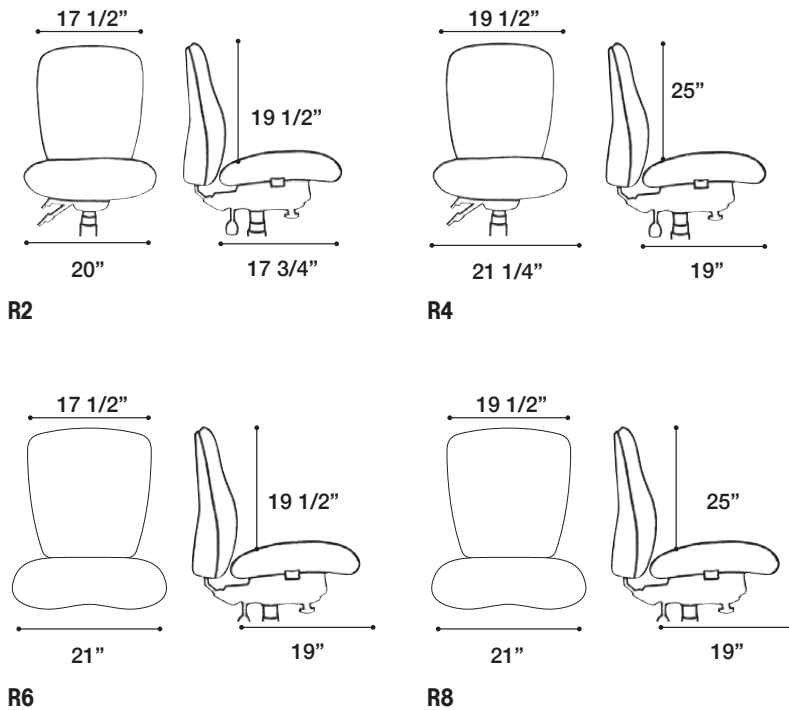

rainier

A good fit for every body

For more than 35 years, RFM Seating has built a reputation for offering workplace seating that focuses on ergonomics, smart style and solid craftsmanship. Based in the Pacific Northwest, RFM Seating offers chairs made to fit the individual with one of the largest selections of options available. RFM Seating's flexibility and commitment to customer service means Rainier orders ship in just 10 days.

FEATURES & BENEFITS

- » Available in Medium or High back
- » Accommodates up to 300lbs
- » Multi-function control
- » Meets CAL 117-2013
- » Ratchet back and -25A arm are standard
- » Seat slider standard
- » Thoracic and lumbar support is standard
- » Task chairs ship in 48 hours or less with QuickShip fabrics
- » Vertical and horizontal adjustable "T" arm with button and standard 10 pad
- » Stool configurations also available
- » 27" nylon base
- » Protective durable plastic outback

SEAT OPTIONS

For added comfort and support, we provide other options, including air lumbar, tailbone cutout, memory foam, and a complete array of seat sizes and shapes.