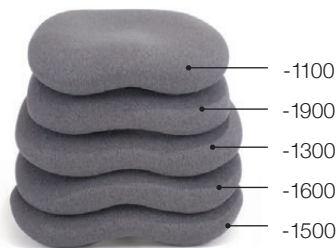

SEAT OPTIONS

For added comfort and support, we provide other options, including air lumbar, tailbone cutout, memory foam, and a complete array of seat sizes and shapes.

TRACTOR SEATS