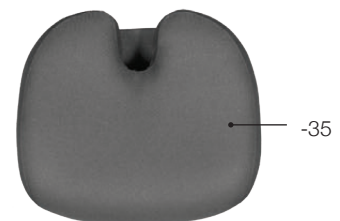

FEATURES & BENEFITS

- » Available in Medium or High back
- » Accommodates up to 300lbs
- » Multi-function control
- » Meets CAL 117-2013
- » Ratchet back and -25A arm are standard
- » Seat slider standard
- » Thoracic and lumbar support is standard
- » Task chairs ship in 48 hours or less with QuickShip fabrics
- » Vertical and horizontal adjustable "T" arm with button and standard 10 pad
- » Stool configurations also available
- » 27" nylon base
- » Protective durable plastic outback

SEAT OPTIONS

For added comfort and support, we provide other options, including air lumbar, tailbone cutout, memory foam, and a complete array of seat sizes and shapes.

TRACTOR SEATS

TAILBONE CUT-OUT