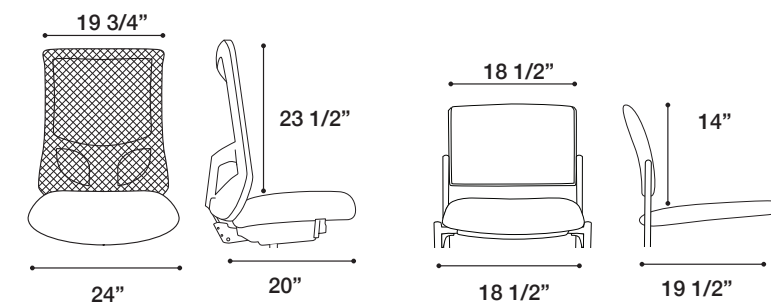

POPULAR ARM OPTIONS

23A Vertical/Horizontal Arm 25A Vertical/Horizontal Arm 37A Four-Way Arm

B: EVOLVE 1525-23A-482S *Free Evening*
C: EVOLVE 15114-37A-482S *Element Felspar*
D: EVOLVE 15114-23A *Moguls Waterfall*

E: EVOLVE 1515-23A-482S *Free Evening*
F: EVOLVE 1515-23A-482S *Free Evening*
G: EVOLVE 15133-23A-482S-37200 *Free Evening*

evolve

MEDIUM BACK

MANAGERS HIGH BACK

BT

GUEST

FEATURES & BENEFITS

- » Multiple control options, advanced synchro, multi-function and enhanced task
- » 27" high hub base
- » Meets CAL 117-2013
- » Defined contoured lumbar area
- » 60mm dual casters
- » Standard adjustable ratcheting back
- » Standard seat slider
- » Comfortably accommodates up to 300 lbs.
- » Height adjustable, black mesh back
- » 7 Mesh color options

evolve

your style. your comfort. your health.

evolution of mesh

Creating a fully customizable mesh chair was the focus behind RFM® Seating's development of the Evolve series. The Evolve offers two back sizes with enhanced lumbar support and ratchet back height adjustment, paired with a comfortable molded foam tractor seat. Customizable options include: 7 mesh colors, upholstered back, flat and tractor seat size options, conference styles and a full line of matching guest chairs. The Evolve offers the customization that RFM® is known for.