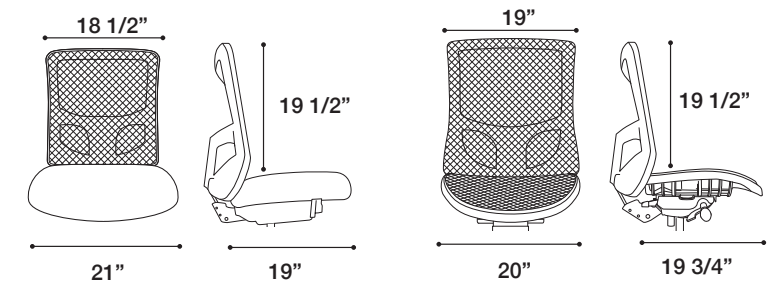

POPULAR ARM OPTIONS

23A Vertical/Horizontal Arm 25A Vertical/Horizontal Arm 37A Four-Way Arm

B: EVOLVE 1525-23A-482S *Free Evening*
C: EVOLVE 15114-37A-482S *Element Felspar*
D: EVOLVE 15114-23A *Moguls Waterfall*

E: EVOLVE 1515-23A-482S *Free Evening*
F: EVOLVE 1515-23A-482S *Free Evening*
G: EVOLVE 15133-23A-482S-37200 *Free Evening*

evolve

MEDIUM BACK

MANAGERS HIGH BACK

BT

GUEST

FEATURES & BENEFITS

- » Multiple control options, advanced synchro, multi-function and enhanced task
- » 27" high hub base
- » Meets CAL 117-2013
- » Defined contoured lumbar area
- » 60mm dual casters
- » Standard adjustable ratcheting back
- » Standard seat slider
- » Comfortably accommodates up to 300 lbs.
- » Height adjustable, black mesh back
- » 7 Mesh color options

evolve

your style. your comfort. your health.

evolution of mesh

Creating a fully customizable mesh chair was the focus behind RFM® Seating's development of the Evolve series. The Evolve offers two back sizes with enhanced lumbar support and ratchet back height adjustment, paired with a comfortable molded foam tractor seat. Customizable options include: 7 mesh colors, upholstered back, flat and tractor seat size options, conference styles and a full line of matching guest chairs. The Evolve offers the customization that RFM® is known for.