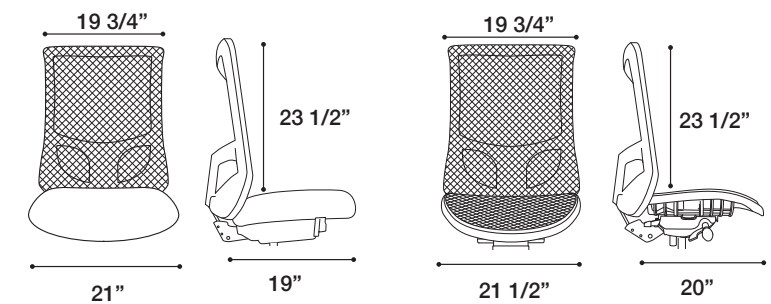

POPULAR ARM OPTIONS

23A Vertical/Horizontal Arm 25A Vertical/Horizontal Arm 37A Four-Way Arm

B: EVOLVE 1525-23A-482S *Free Evening*
C: EVOLVE 15114-37A-482S *Element Felspar*
D: EVOLVE 15114-23A *Moguls Waterfall*

E: EVOLVE 1515-23A-482S *Free Evening*
F: EVOLVE 1515-23A-482S *Free Evening*
G: EVOLVE 15133-23A-482S-37200 *Free Evening*

evolve

MEDIUM BACK

MANAGERS HIGH BACK

BT

GUEST

FEATURES & BENEFITS

- » Multiple control options, advanced synchro, multi-function and enhanced task
- » 27" high hub base
- » Meets CAL 117-2013
- » Defined contoured lumbar area
- » 60mm dual casters
- » Standard adjustable ratcheting back
- » Standard seat slider
- » Comfortably accommodates up to 300 lbs.
- » Height adjustable, black mesh back
- » 7 Mesh color options

evolve

your style. your comfort. your health.

evolution of mesh

Creating a fully customizable mesh chair was the focus behind RFM® Seating's development of the Evolve series. The Evolve offers two back sizes with enhanced lumbar support and ratchet back height adjustment, paired with a comfortable molded foam tractor seat. Customizable options include: 7 mesh colors, upholstered back, flat and tractor seat size options, conference styles and a full line of matching guest chairs. The Evolve offers the customization that RFM® is known for.