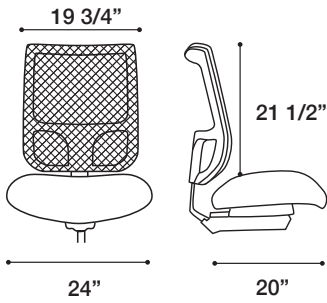

tech

MEDIUM BACK BT11 AND BT12

Air mesh back

Reinforced base

Heavy-duty casters

MANAGERS HIGH BACK BT13 AND BT14

Fully upholstered back

11-ply reinforced seat wood

- » Comfortably accommodates up to 400 lbs.
- » Meets CAL 117-2013
- » 28" black nylon reinforced base
- » Heavy-duty casters
- » Available with four seat sizes

B: BT TECH BT14-B-25A *Foundation X Mercury*