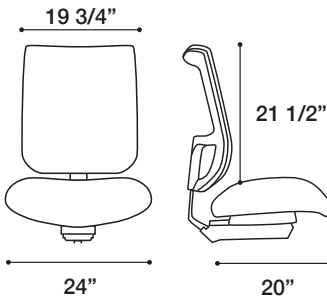

tech

MEDIUM BACK BT11 AND BT12

Air mesh back

Reinforced base

Heavy-duty casters

MANAGERS HIGH BACK BT13 AND BT14

Fully upholstered back

11-ply reinforced seat wood

- » Comfortably accommodates up to 400 lbs.
- » Meets CAL 117-2013
- » 28" black nylon reinforced base
- » Heavy-duty casters
- » Available with four seat sizes

B: BT TECH BT14-B-25A *Foundation X Mercury*